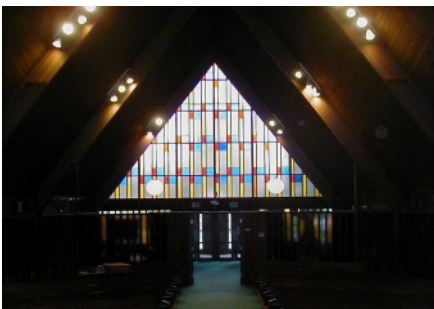

Exterior View

Interior of foyer

Interior after remodel

Interior before remodel

A project for the home church of one of our partners, this was a transformative remodel of the sanctuary and foyer spaces. Notice the before and after photos.

We also infilled one of the 2 light courts to increase usable interior space but we maintained natural daylight in the space through the use of skylights between all the main framing members.

Floor Plan