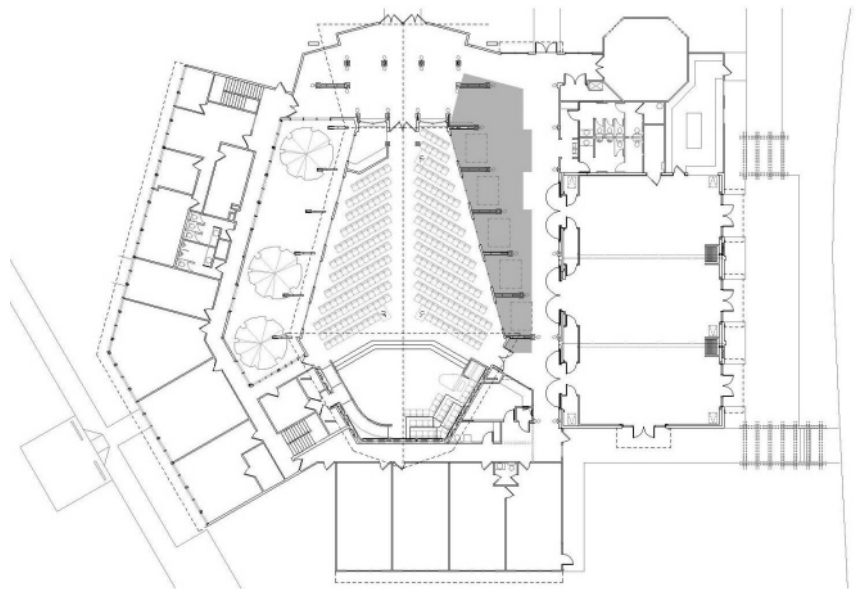

Exterior View

Interior of foyer

Interior after remodel

Interior before remodel

A project for the home church of one of our partners, this was a transformative remodel of the sanctuary and foyer spaces. Notice the before and after photos.

We also infilled one of the 2 light courts to increase usable interior space but we maintained natural daylight in the space through the use of skylights between all the main framing members.

Floor Plan