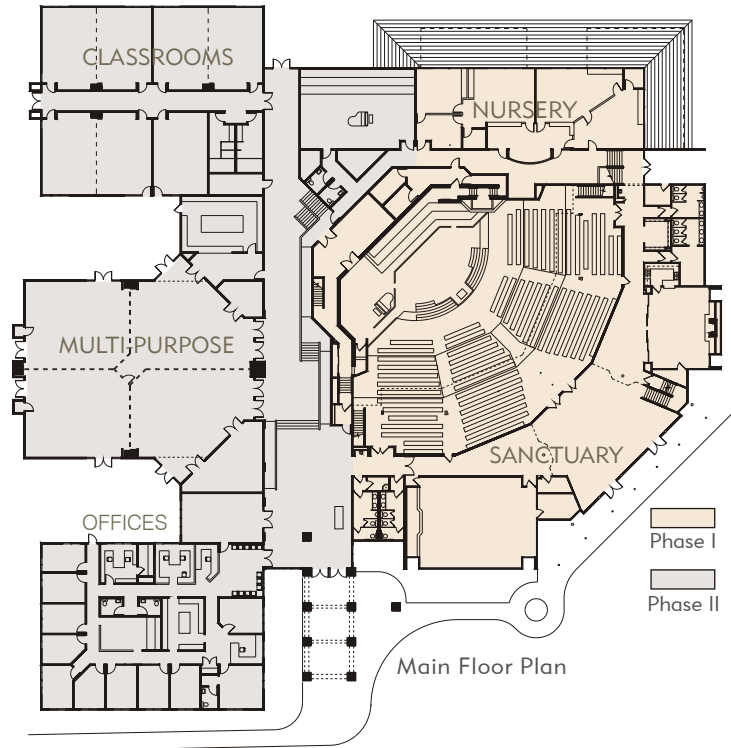

Phase II Addition

Exterior Detail

Multi-Purpose Room

Phase II contains a large multi-purpose room, which can be divided into classrooms or opened up for use as a fellowship hall or banquet facility.

Phase I for Gateway Fellowship (formerly known as Christ Memorial Church) was one of our very first church buildings, and included a 1,000-seat worship space, a small administration space, daycare, and a chapel.

This phase also includes an administration wing, classroom wing, and a renovated and enlarged nursery. The new building is designed to be clearly a part of the existing church complex, yet be a distinctly contemporary statement.