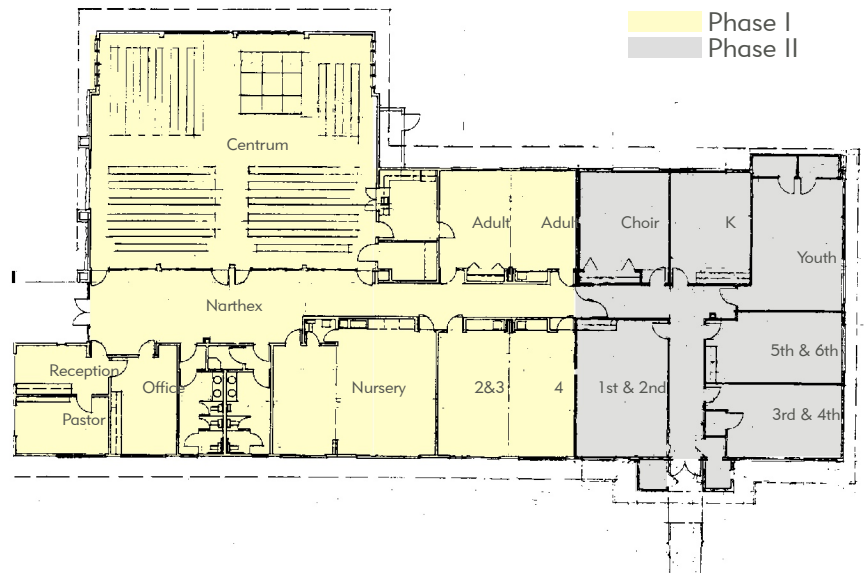

Phase I of this project was a 7,000 s.f. initial building on the Owner's 5 acre site. The Centrum is used for fellowship, worship, and other functions. Phase II was added three years after the initial phase to house the growth in Christian Education. Future phases will include a narthex and formal sanctuary.

Exterior View

Interior View At Centrum

Exterior View

Floor Plan